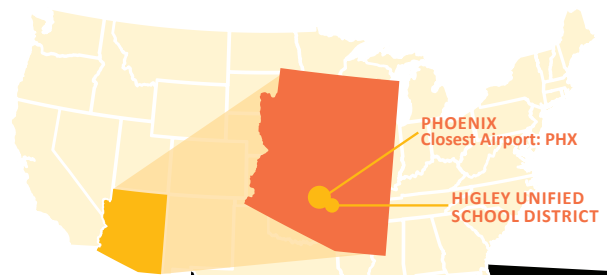

COMMUNITY INFORMATION

The city of Gilbert, ranked as one of the best places to live and learn in the U.S. by CNN/Money Magazine, is warm and sunny all year. Students have easy access to the many cultural sites, sporting events, and destinations in downtown Phoenix, only 30 minutes away.

SCHOOL HIGHLIGHTS:

- Arizona Blue Ribbon School
- Awarded Silver Medal by US News and World Report
- Successful traveling and performing dance program

ACADEMICS AND FACTS:

- Grades at School: 9-12
- Total Students in Schools: About 1,700
- Teacher/Student Ratio: 1:21
- Diploma Year Offered: YES
- Choose High School in District? NO
- High Schools Accepting Students: 2