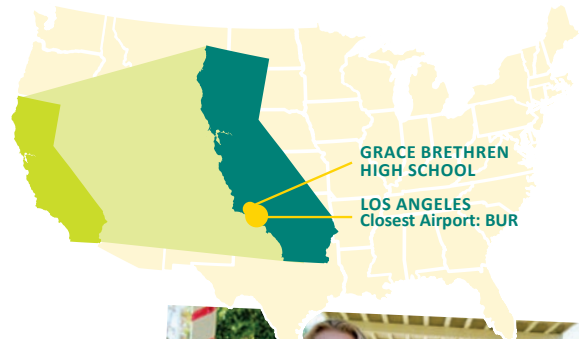

# Grace Brethren High School

## Simi Valley, CA

GRACE BRETHREN HIGH SCHOOL  
LOS ANGELES  
Closest Airport: BUR

### LOCATION:

- Population: 126,871
- Located 1 Hour Northwest of Los Angeles
- Weather:  
Summer/Fall: Warm and Temperate  
Winter/Spring: Cool and Dry