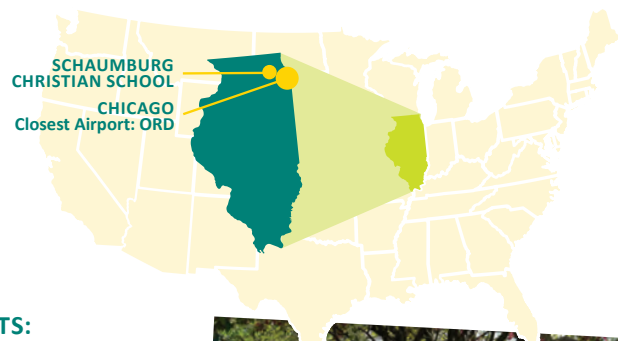

Schaumburg Christian School

Schaumburg, IL

LOCATION:

- Population: 74,200
- Located 50 Minutes Northwest of Chicago
- Weather:
Summer/Fall: Warm and Temperate
Winter/Spring: Cool and Humid

ELIGIBILITY:

- Enrollment Restrictions: Grades Accepted: 9-12
- Minimum TOEFL: Not Required
- Minimum ELTIS: 225