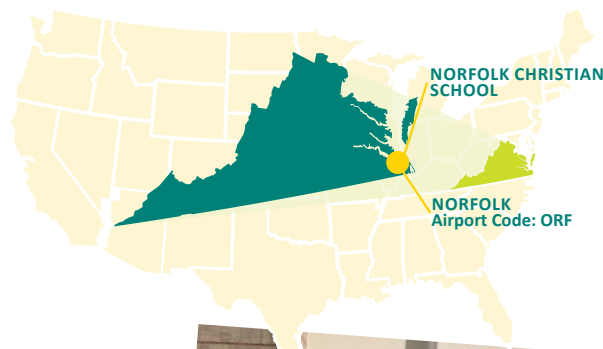

Norfolk Christian School

Norfolk, VA

LOCATION:

- Population: 245,000
- Located in Norfolk
- Weather:
Summer/Fall: Warm and Temperate
Winter/Spring: Cool and Temperate

ELIGIBILITY:

- Enrollment Restrictions: Grades Accepted: 8-12, 8th grade will be considered on a case by case basis
- Minimum SLEP: Not Accepted
- Minimum TOEFL: 53-80 (varies by grade)
- Minimum ELTIS: Not Accepted

SCHOOL HIGHLIGHTS:

- Located near beautiful beaches and coastline
- Graduated students accepted to top US Universities
- Rated "A" on Niche.com

SCHOOL FACTS:

- Grades at School: K-12
- Total Students in School: 805
- Teacher/Student Ratio: 1:9
- School Uniform Required: NO
- Religious Affiliation: Christian
- Diploma Year Offered: YES

COMMUNITY INFORMATION

Located in the seafaring town of Norfolk, international students can enjoy the scenic Virginia beaches and coastline. The city is also within driving distance from the US Capital, Washington D.C.