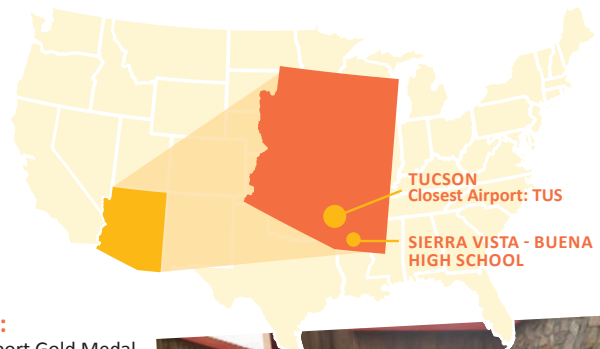

PUBLIC

COED

SUNNY

ARTS

DIPLOMA
YEAR

Sierra Vista - Buena High School

Sierra Vista, AZ

LOCATION:

- Population: 43,900
- Located 1 Hour 20 Minutes Southeast of Tucson
- Weather:
Summer/Fall: Hot and Dry
Winter/Spring: Cool and Dry

ELIGIBILITY:

- Enrollment Restrictions: None
- Minimum TOEFL: Not Required
- Minimum ELTIS: 206

Sierra Vista, just over an hour's drive from Tucson, offers many activities such as hiking, shopping, and community events.

Partial List of University Acceptances: Arizona State University, Brigham Young University, Colorado State University, Massachusetts Institute of Technology (MIT), New York University, Pennsylvania State University, Princeton University, Purdue University, San Diego State University, Stanford University, Texas A&M University, Tufts University, University of Notre Dame, United States Air Force Academy, West Point Academy, Yale University