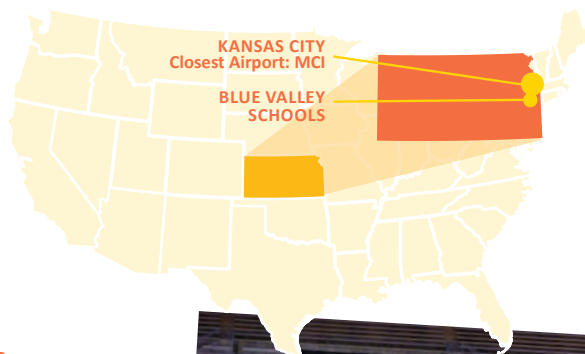

Blue Valley Schools

Overland Park, KS

LOCATION:

- Population: 191,000
- Located 20 Minutes South of Kansas City
- Weather:
Summer/Fall: Warm and Humid
Winter/Spring: Cold and Temperate

ELIGIBILITY:

- Enrollment Restrictions: None
- Minimum TOEFL: Not Required
- Minimum ELTiS: 215

DISTRICT HIGHLIGHTS:

- Nationally recognized US Blue Ribbon School
- High Schools in the district named top High Schools in Kansas by Washington Post and US News and World Report
- Two 2018 Presidential Scholars

DISTRICT PROFILE

Located in the U.S. "Heartland," nicknamed for its location in the heart of the country and its kind and caring communities, Blue Valley Schools district consists of five high schools accepting international students. These award-winning high schools offer dual enrollment courses for college credit as well as over a dozen AP options.

COMMUNITY INFORMATION

Consistently ranked in the top 100 best cities to live in the US by CNN and Money Magazine, Overland Park is a suburb of nearby Kansas City and is the second largest city in the state of Kansas. Kansas City, only 20 minutes away, features cultural and educational destinations such as the Botanical Gardens and the Museum of Contemporary Art.