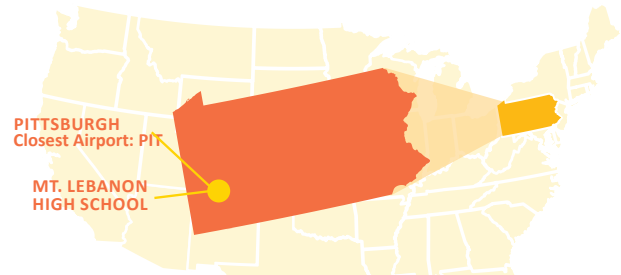

# Mt. Lebanon High School

## Pittsburgh, PA

### LOCATION:

- Population: 300,000
- Located in Pittsburgh
- Weather:  
Summer/Fall: Warm and Temperate  
Winter/Spring: Cold and Temperate