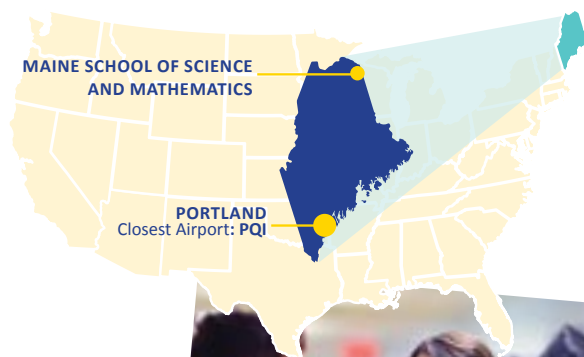

BOARDING

COED

NEW ENGLAND

FOUR SEASONS

STEM

# Maine School of Science and Mathematics

### LOCATION:

- Population: 2,200
- Located 4 Hours 30 Minutes North of Portland
- Weather:  
Summer/Fall: Warm and Temperate  
Winter/Spring: Cold and Temperate