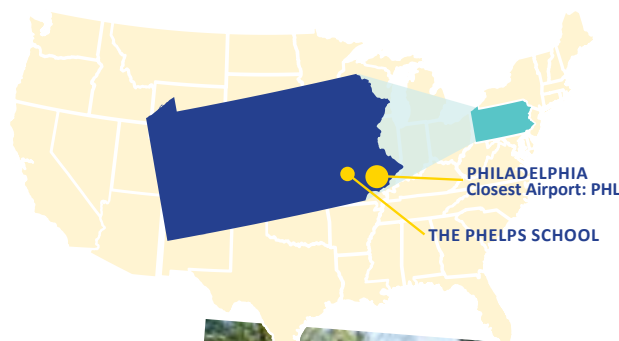

BOARDING

BOYS

FOUR SEASONS

Educatus Group

The Phelps School

Malvern, PA

LOCATION:

- Population: 3,000
- Located 45 Minutes West of Philadelphia
- Weather:
Summer/Fall: Warm and Temperate
Winter/Spring: Cold and Humid

Located less than an hour from historic Philadelphia, The Phelps School's small student body ensures intimate class sizes and a low teacher to student ratio of only 1:4. Phelps offers a variety of learning opportunities including health/fitness classes, earth/space sciences and a new exciting class in Python programming!